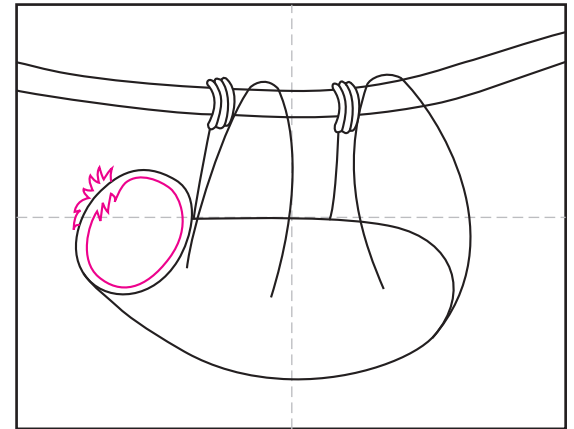

Draw a Sloth

1. Draw an oval head and connected body.

2. Add a branch above.

3. Connect body to branch with back leg.

4. Add a front arm.

5. Draw the far arm and leg with claws.

6. Start the face with an outline.

7. Draw the inside face.

8. Add leaves to the tree. Erase gray lines.

9. Trace with a marker and color with crayons.