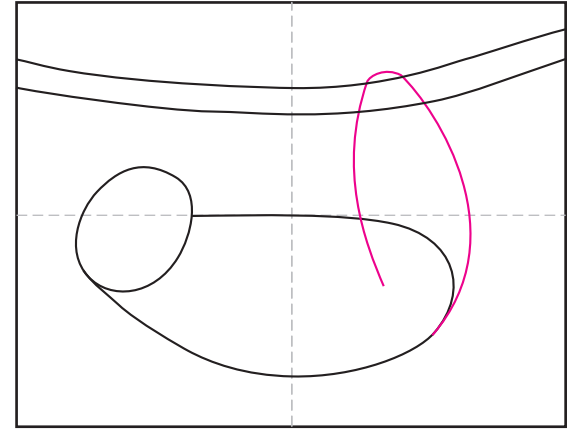

Draw a Sloth

1. Draw an oval head and connected body.

2. Add a branch above.

3. Connect body to branch with back leg.

4. Add a front arm.

5. Draw the far arm and leg with claws.

6. Start the face with an outline.

7. Draw the inside face.

8. Add leaves to the tree. Erase gray lines.

9. Trace with a marker and color with crayons.