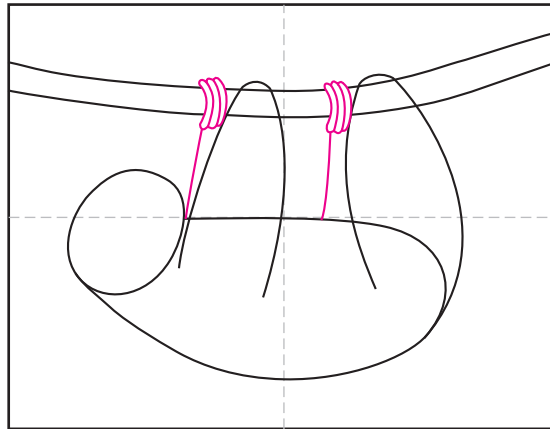

Draw a Sloth

1. Draw an oval head and connected body.

2. Add a branch above.

3. Connect body to branch with back leg.

4. Add a front arm.

5. Draw the far arm and leg with claws.

6. Start the face with an outline.

7. Draw the inside face.

8. Add leaves to the tree. Erase gray lines.

9. Trace with a marker and color with crayons.