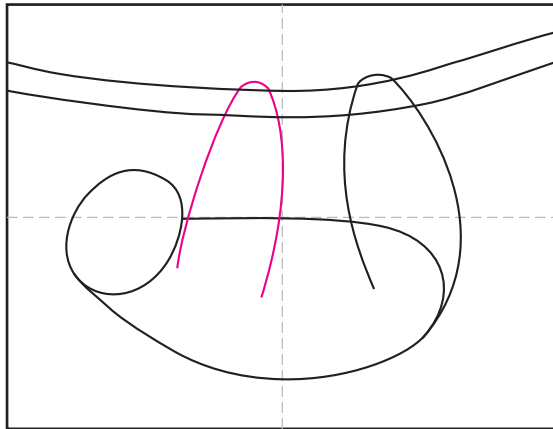

Draw a Sloth

1. Draw an oval head and connected body.

2. Add a branch above.

3. Connect body to branch with back leg.

4. Add a front arm.

5. Draw the far arm and leg with claws.

6. Start the face with an outline.

7. Draw the inside face.

8. Add leaves to the tree. Erase gray lines.

9. Trace with a marker and color with crayons.