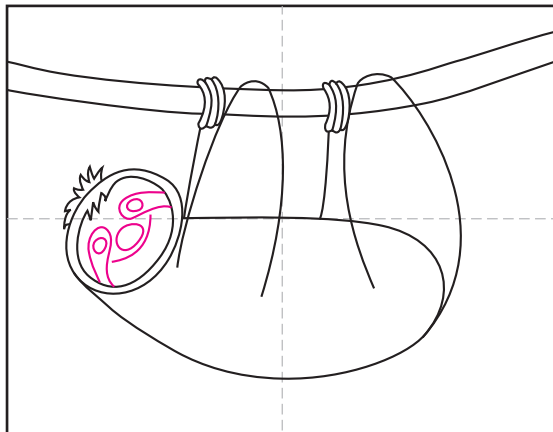

Draw a Sloth

1. Draw an oval head and connected body.

2. Add a branch above.

3. Connect body to branch with back leg.

4. Add a front arm.

5. Draw the far arm and leg with claws.

6. Start the face with an outline.

7. Draw the inside face.

8. Add leaves to the tree. Erase gray lines.

9. Trace with a marker and color with crayons.