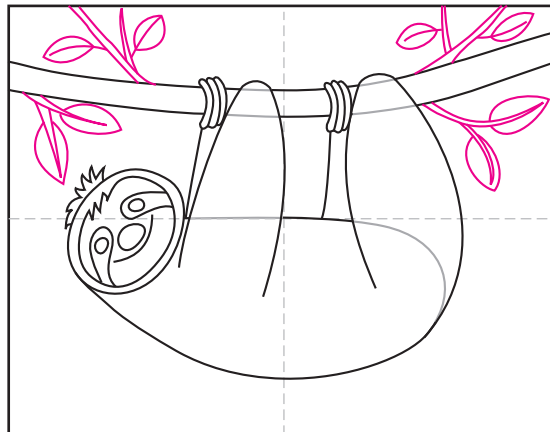

Draw a Sloth

1. Draw an oval head and connected body.

2. Add a branch above.

3. Connect body to branch with back leg.

4. Add a front arm.

5. Draw the far arm and leg with claws.

6. Start the face with an outline.

7. Draw the inside face.

8. Add leaves to the tree. Erase gray lines.

9. Trace with a marker and color with crayons.