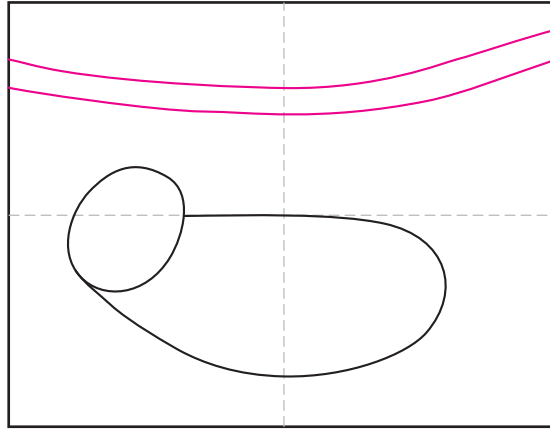

Draw a Sloth

1. Draw an oval head and connected body.

2. Add a branch above.

3. Connect body to branch with back leg.

4. Add a front arm.

5. Draw the far arm and leg with claws.

6. Start the face with an outline.

7. Draw the inside face.

8. Add leaves to the tree. Erase gray lines.

9. Trace with a marker and color with crayons.